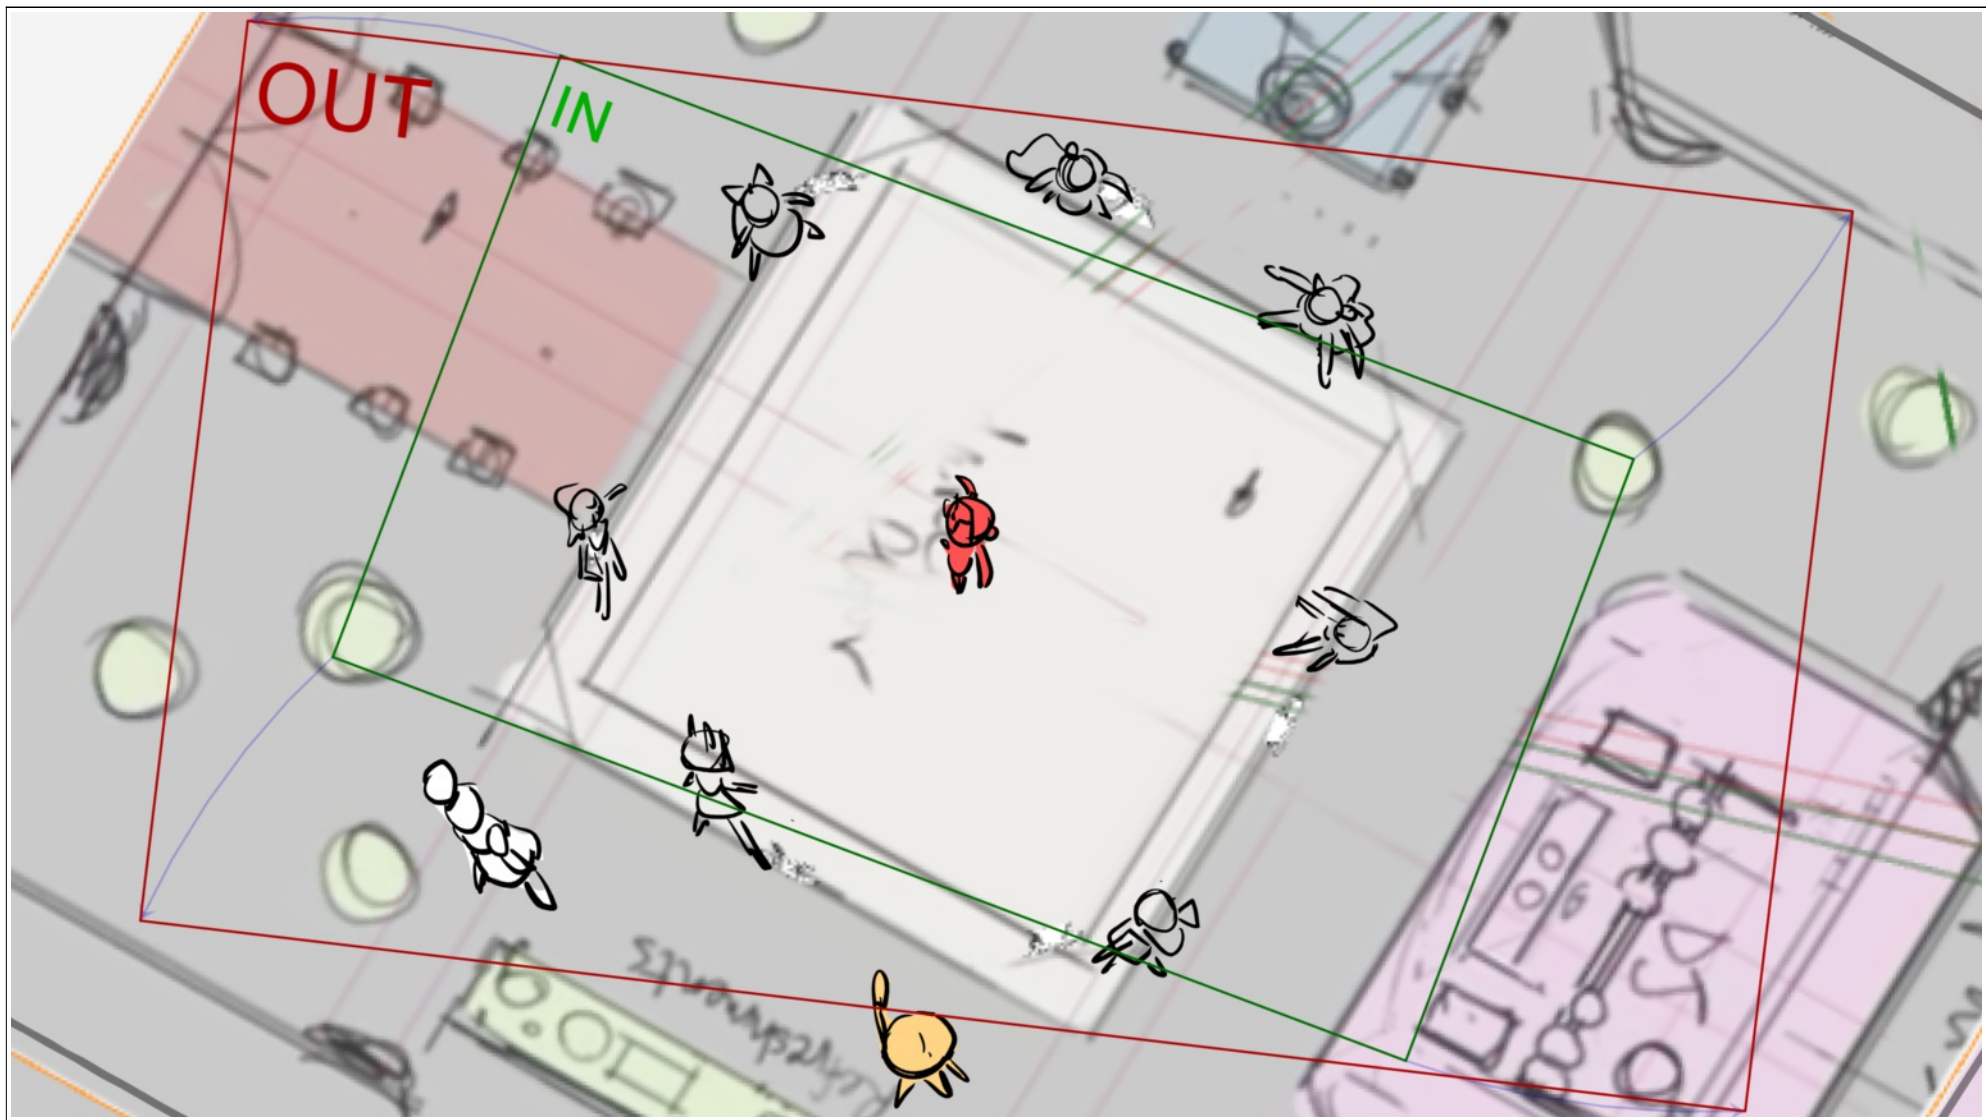

Scene	Duration	Panel	Duration
035	01:01	2	00:06