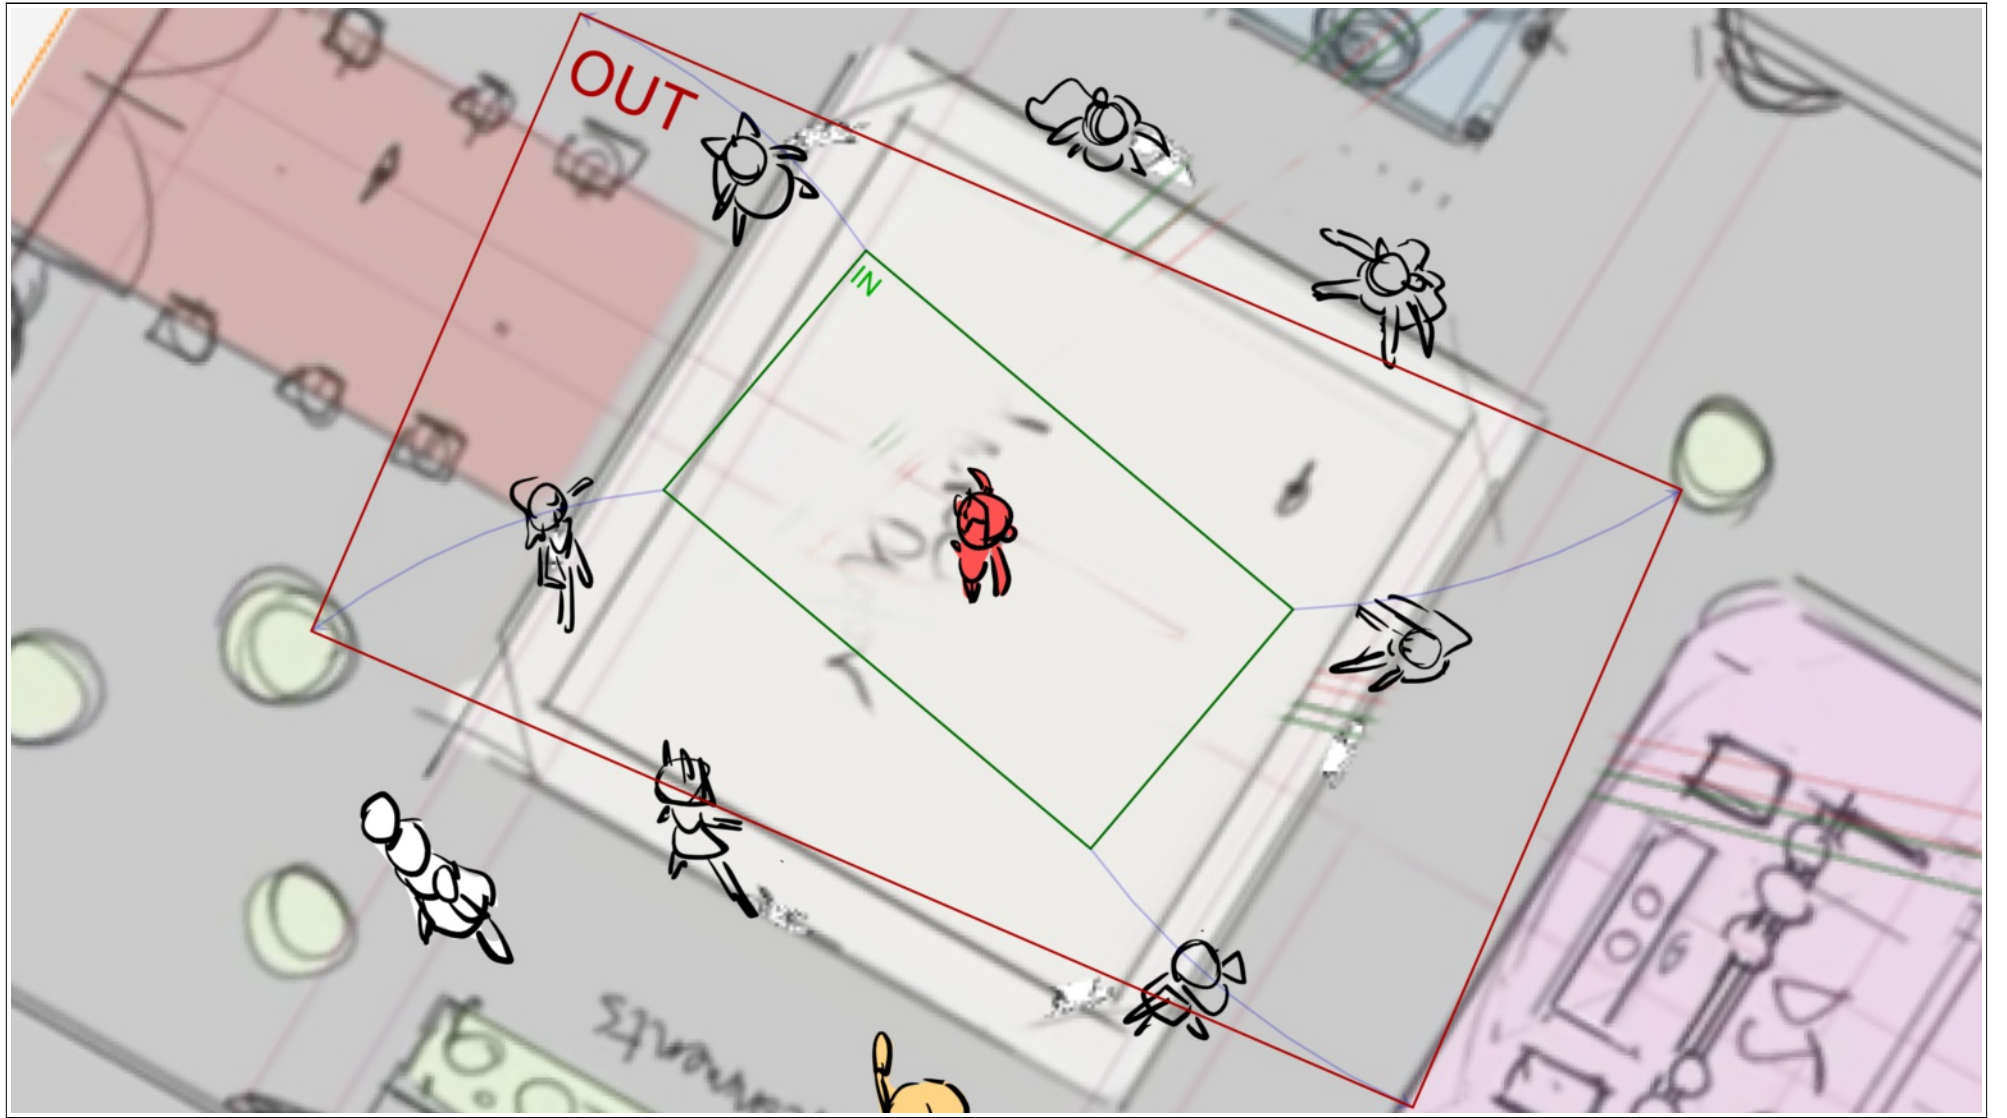

Scene	Duration	Panel	Duration
035	01:01	1	00:07